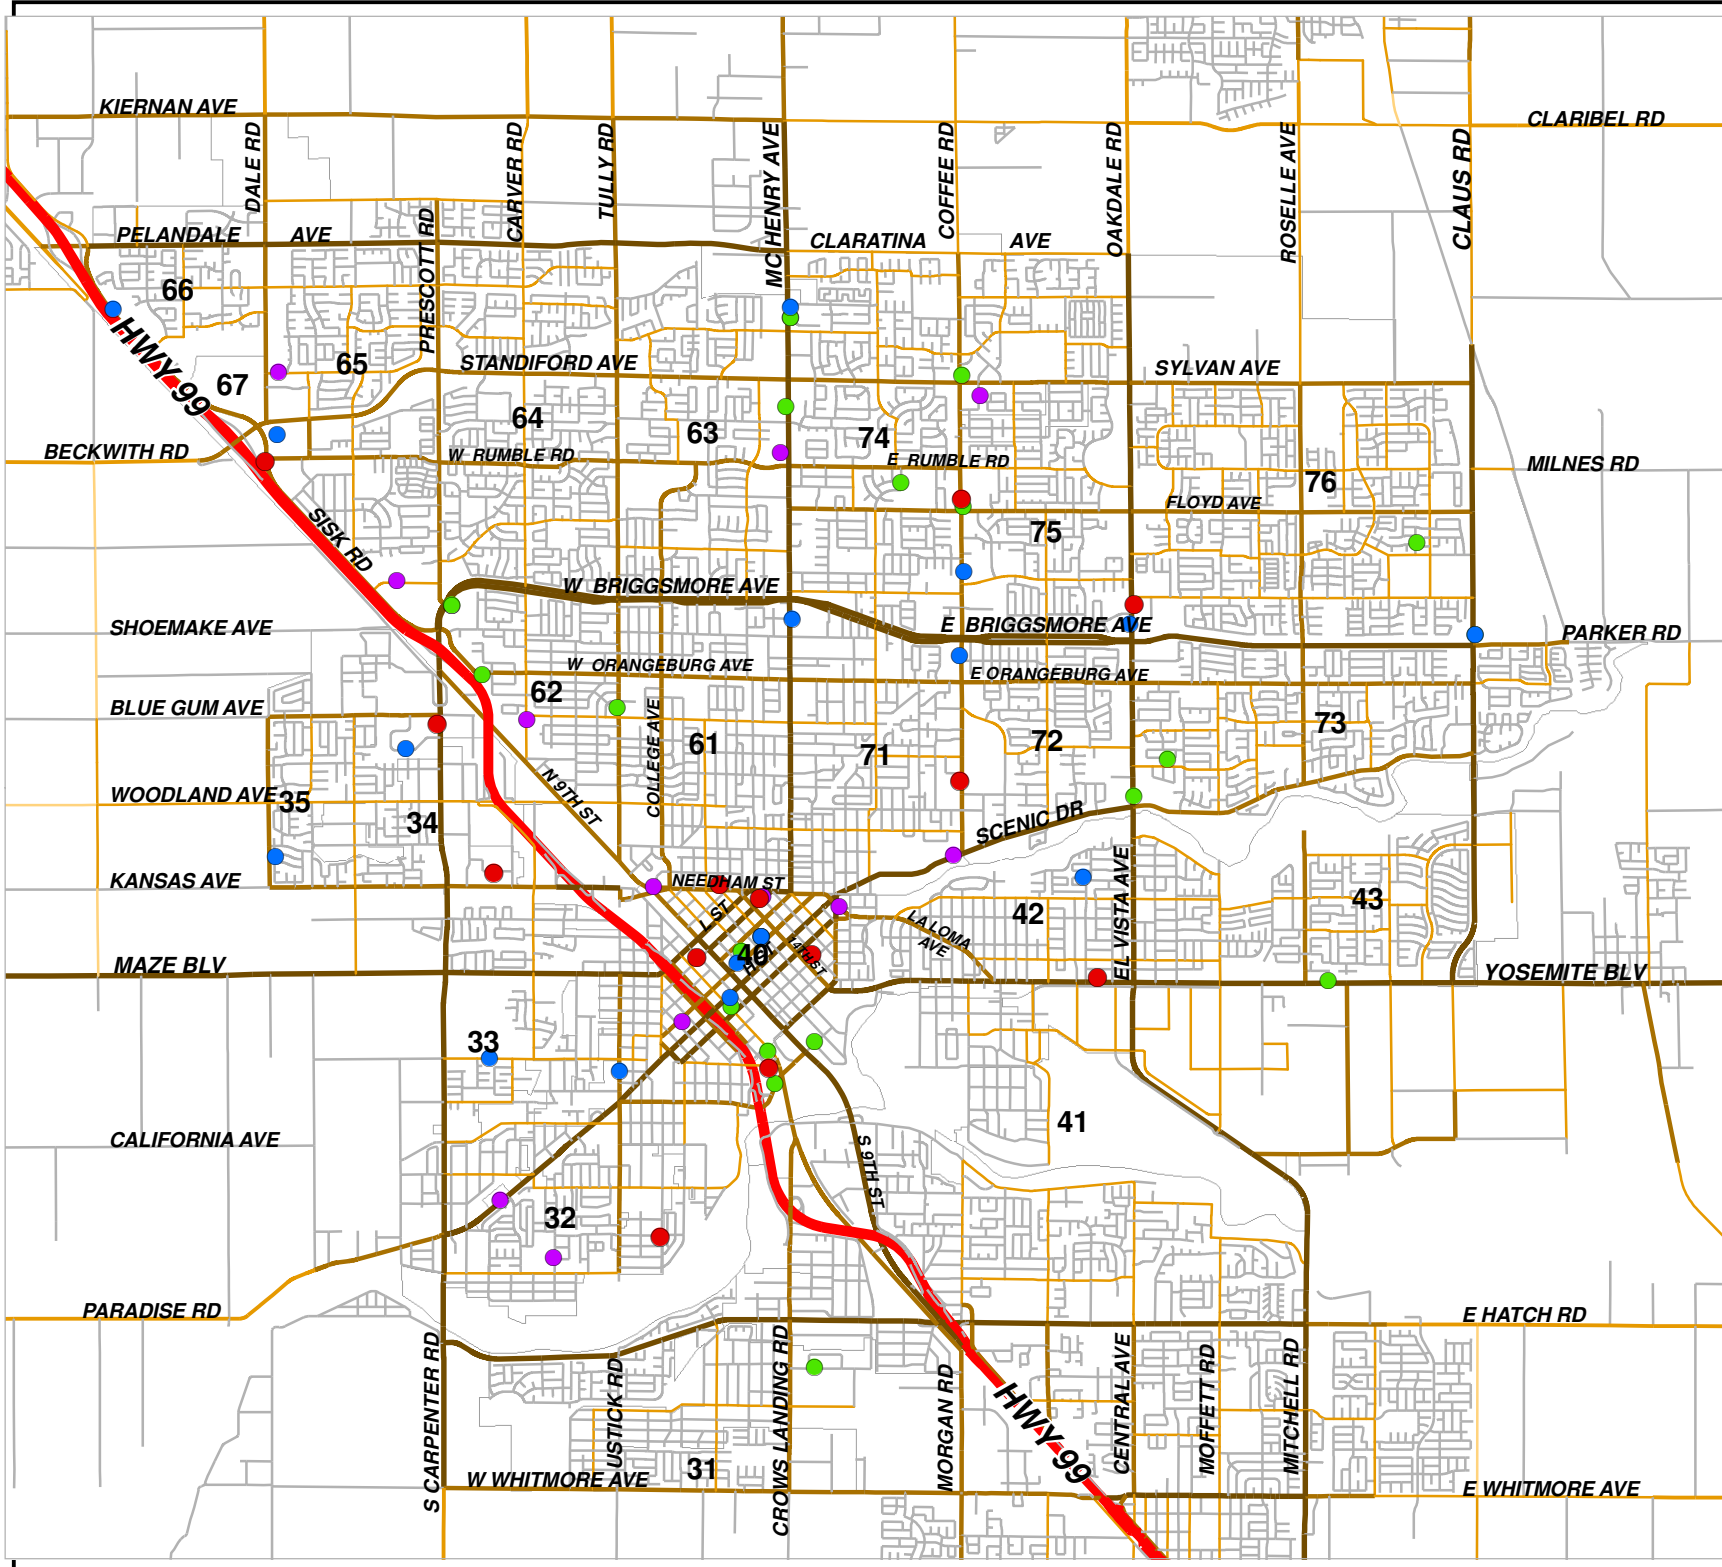

Modesto Police Department

Commercial Burglaries

Time Period
4/12/10 - 5/09/10

Legend

- COM 05-03-10 to 05-09-10=(13)
- COM 04-26-10 to 05-02-10=(17)
- COM 04-19-10 to 04-25-10=(21)
- COM 04-12-10 to 04-18-10=(13)

Data Compiled by MPD

Data Source: CAD Database

N

May 10, 2010