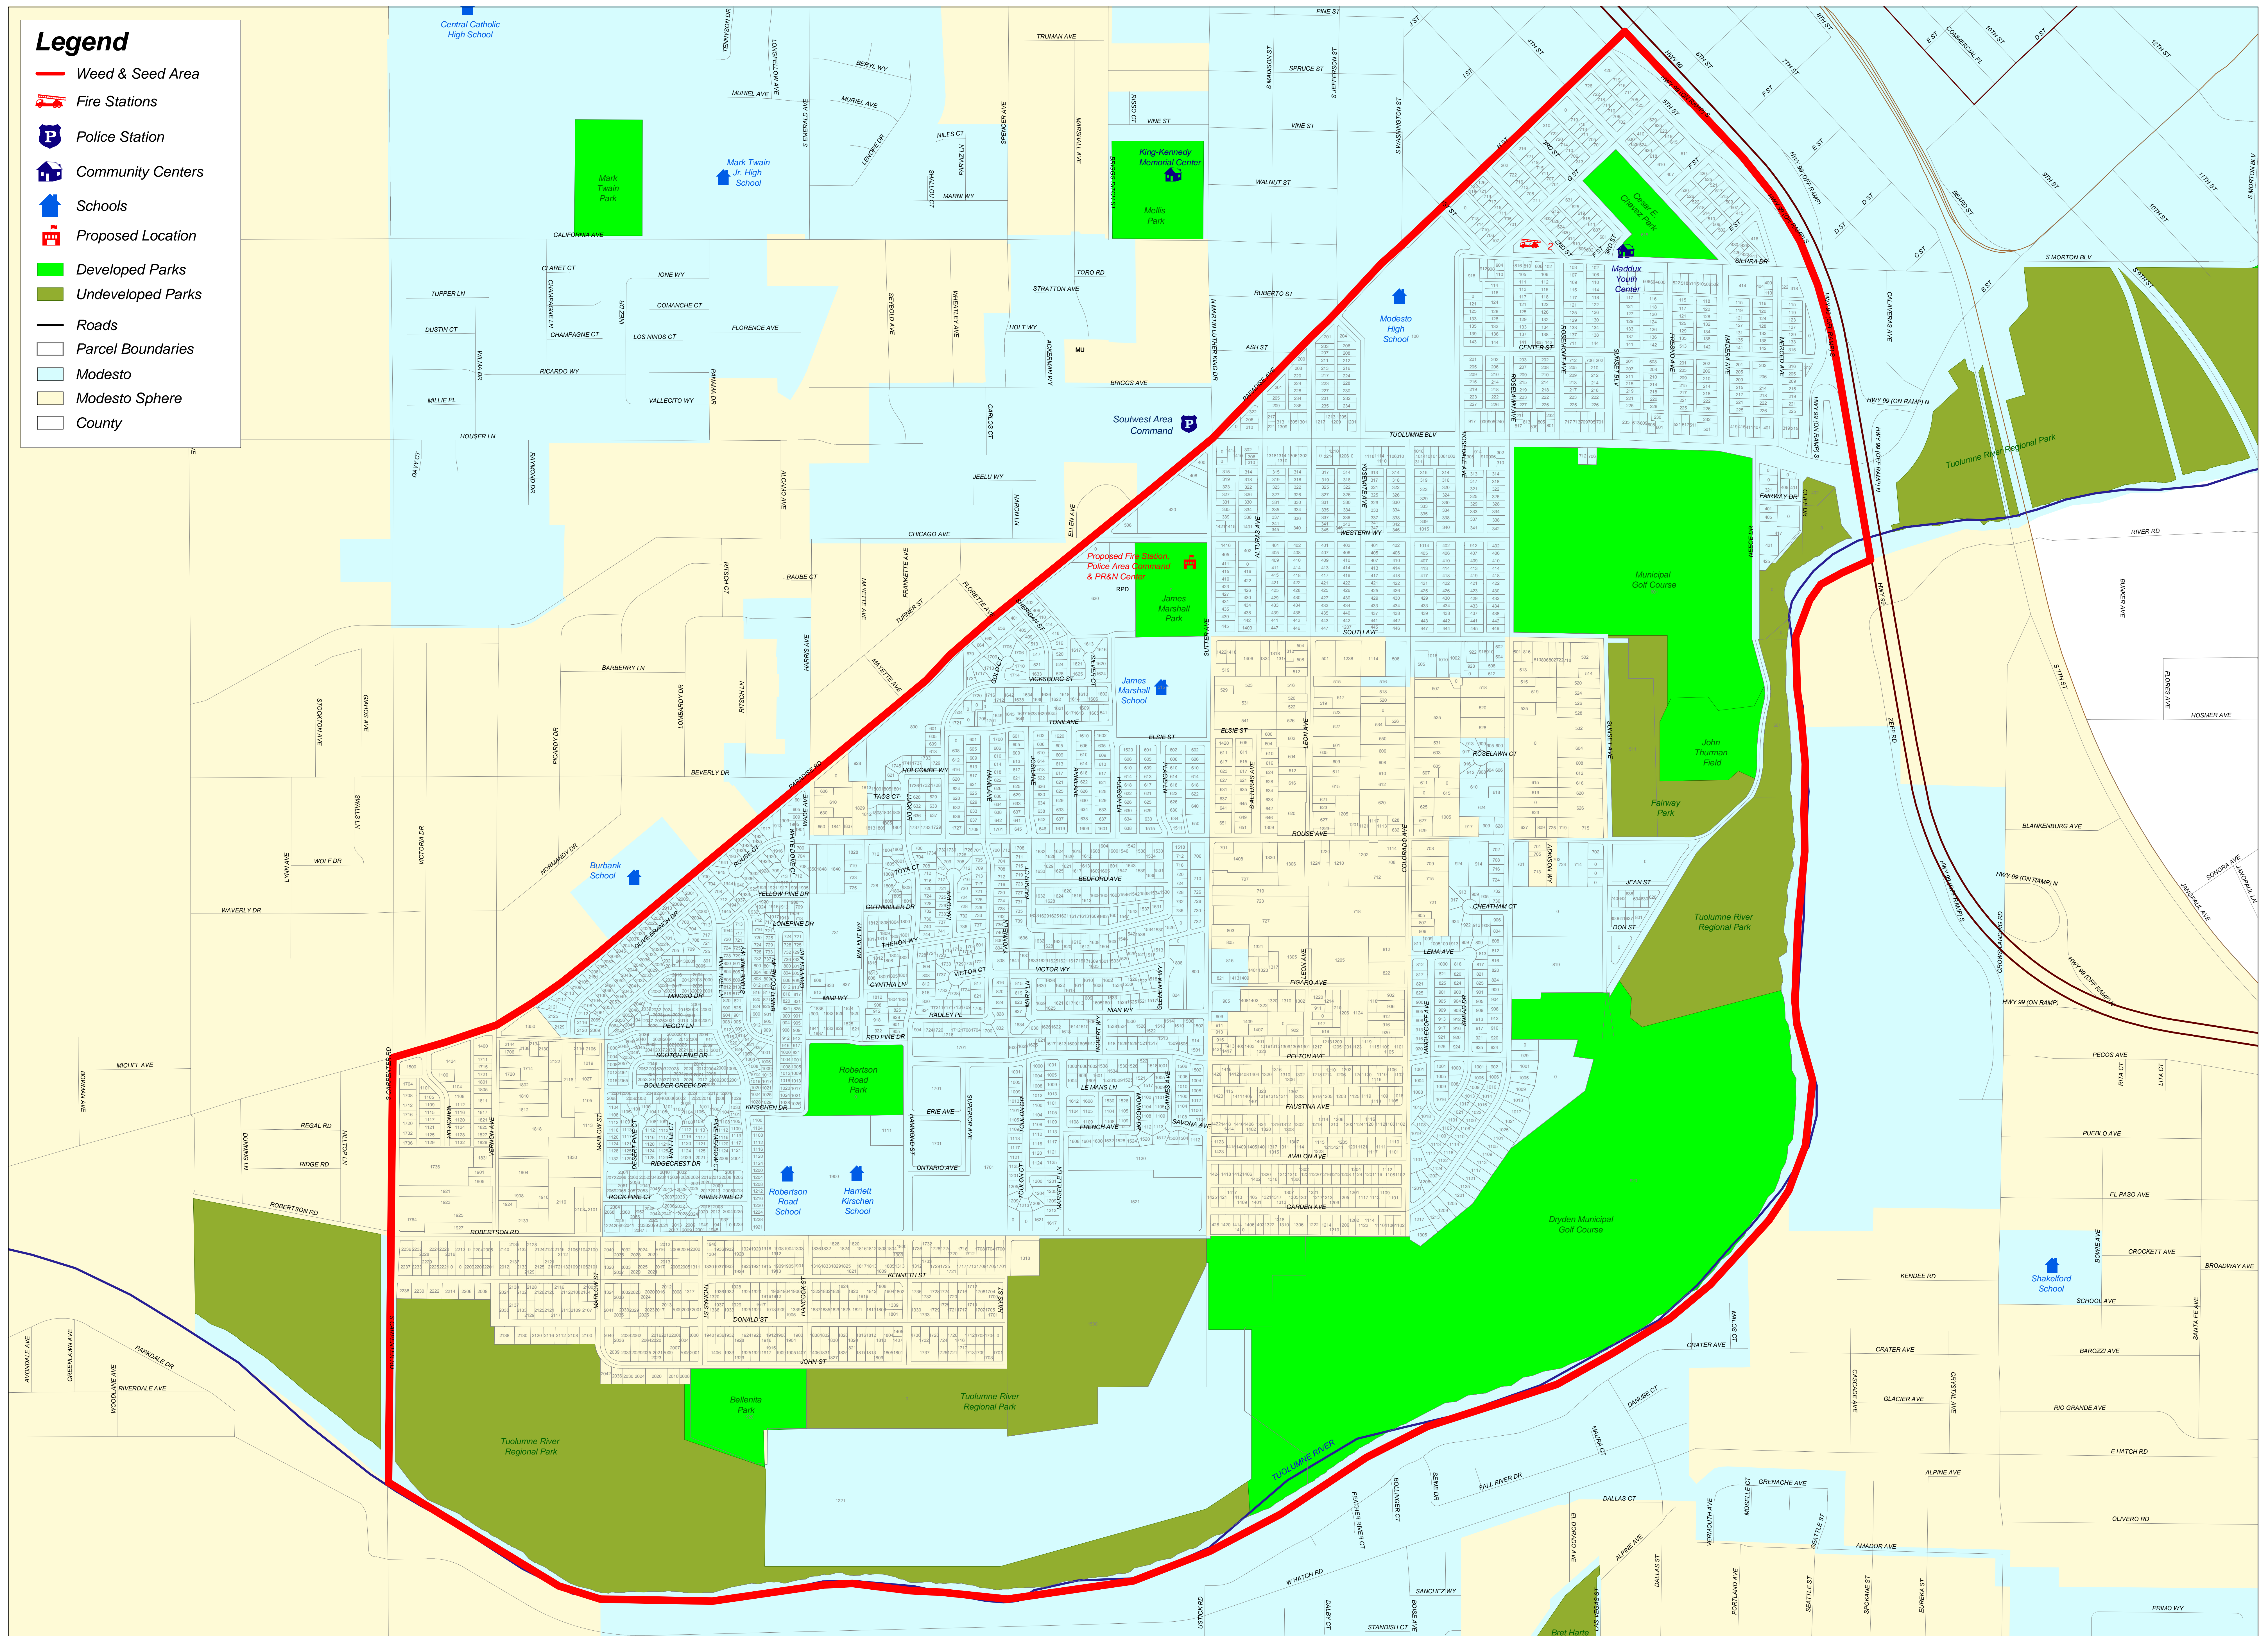

**Legend**

-  Weed & Seed Area
-  Fire Stations
-  Police Station
-  Community Centers
-  Schools
-  Proposed Location
-  Developed Parks
-  Undeveloped Parks
-  Roads
-  Parcel Boundaries
-  Modesto
-  Modesto Sphere
-  County

March 10, 2004

**City of Modesto**  
 Boundaries for Paradise South  
 Weed & Seed Designation